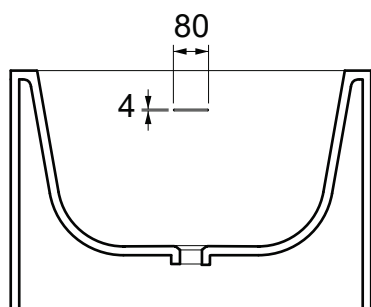

ORMA 177x82x55H

Art.IMP1103R01

Agg. 01/2021

Vasca centro stanza. Peso 130 Kg - (290lt)
Free standing bathtubs. Weight Kg 130 - (290lt)

MAETERIALE / MATERIAL: solid surface

Complementi/Complement

Finitura opaca / Matt finish
Piletta up-down cromata / Waste chrome up-down
Troppopieno integrato nella vasca / Overflow drain built-in