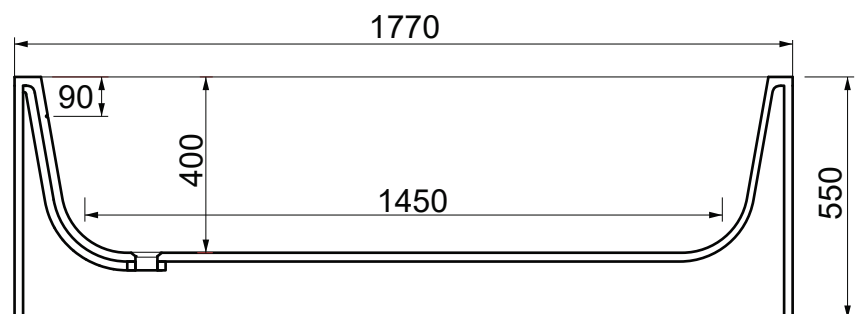

ORMA 177x82x55H

Art.IMP1103R01

Agg. 01/2021

Vasca centro stanza. Peso 130 Kg - (290lt)
Free standing bathtubs. Weight Kg 130 - (290lt)

MAETERIALE / MATERIAL: solid surface

Complementi/Complement

Finitura opaca / Matt finish
Piletta up-down cromata / Waste chrome up-down
Troppopieno integrato nella vasca / Overflow drain built-in