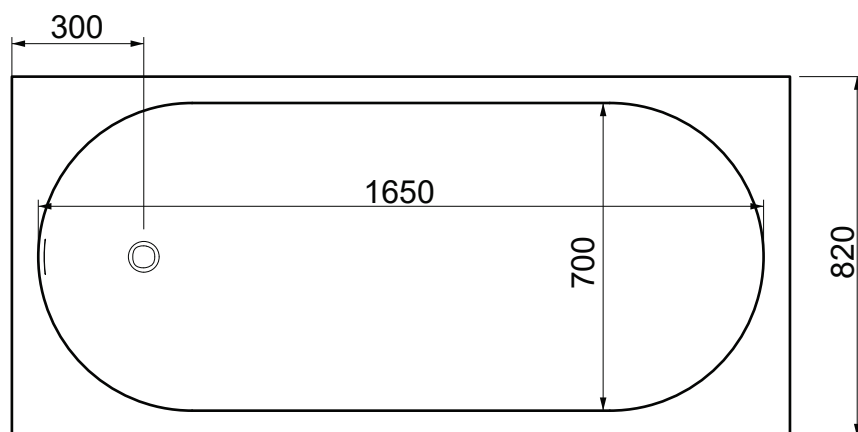

ORMA 177x82x55H

Art.IMP1103R01

Agg. 01/2021

Vasca centro stanza. Peso 130 Kg - (290lt)
Free standing bathtubs. Weight Kg 130 - (290lt)

MAETERIALE / MATERIAL: solid surface

Complementi/Complement

Finitura opaca / Matt finish
Piletta up-down cromata / Waste chrome up-down
Troppopieno integrato nella vasca / Overflow drain built-in